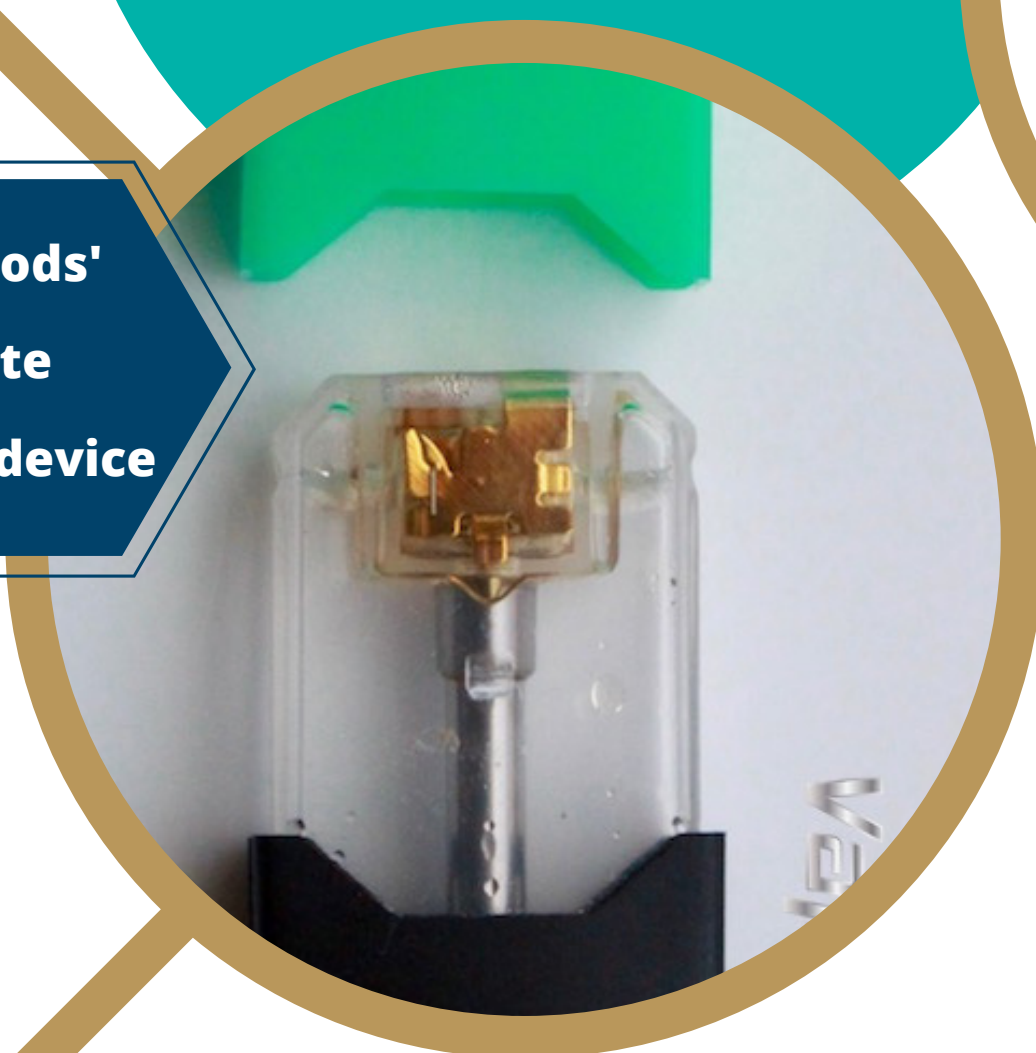

# HOW TO IDENTIFY E-CIGARETTE TRASH

What do e-cigarettes look like?

Many types of e-cigarette exist. The most popular may look like:

- Plastic or metal pen
- Plastic or metal cigarette
- Sleek electronic device like a flash drive or cell phone.

What should I look for?

- Small plastic or glass 'pods'
- Plastic or metal cigarette
- Pieces of an electronic device

E-liquid packaging-Boxes or bottles that advertise flavors or candies.

PLEASE USE GLOVES WHEN COLLECTING THESE ITEMS.

# THIS IS WHAT JUUL LITTER LOOKS LIKE

There are many other types of e-cigarettes. If you see parts that look anything like these, they might be e-cigarette waste.

**PLEASE USE GLOVES WHEN COLLECTING THESE ITEMS.**